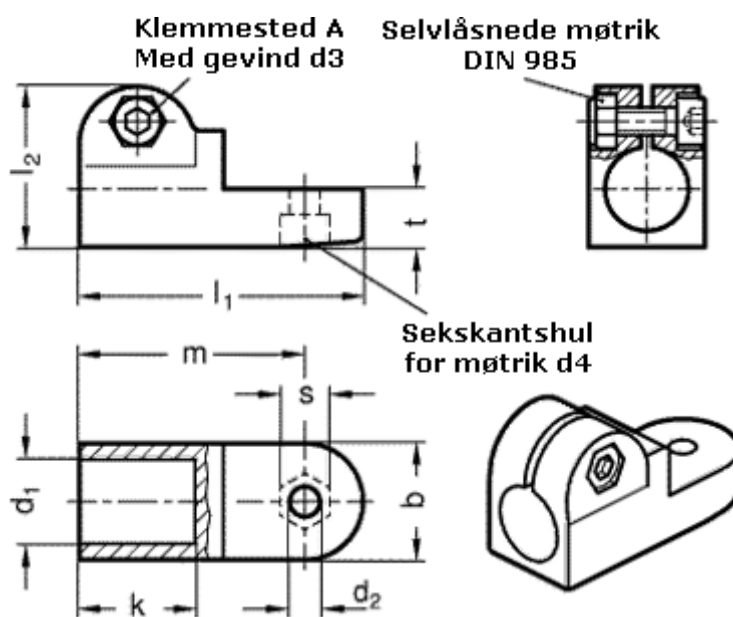

Article number: 20275B162BL

Description: E+G Swivel clamp connector
GN275-B16-2-BL

Measures

$b = 25$	$m = 48.5$
$d_1 = B16$	$s = 10$
$d_2 = 6.5$	$t = 12.5$
$d_3 = M 6$	
$d_4 = M 6$	
$k = 25$	
$l_1 = 61$	
$l_2 = 34.5$	